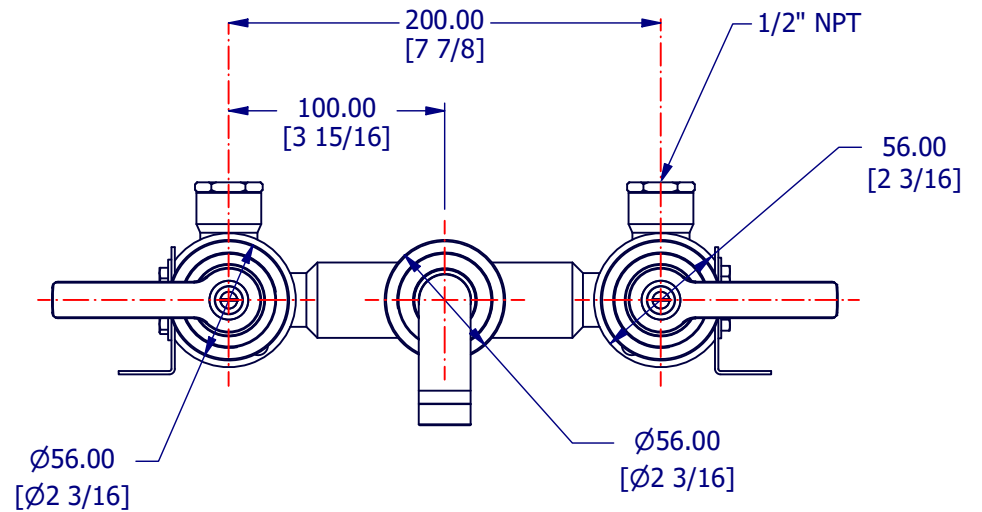

SPOUT LENGTHS:

V7KALL17S-1 : A = 215mm to 227mm [8 ⁷/₁₆ to 8 ¹⁵/₁₆]

B = 140mm [5 ¹/₂]

V7KALL17S-2 : A = 255mm to 267mm [8 ⁷/₈ to 10 ¹/₂]

B = 180mm [7 ¹/₁₆]

V7KALL17S-3 : A = 285mm to 297mm [11 ¹/₄ to 11 ¹¹/₁₆]

B = 210mm [8 ¹/₄]

SEE INSTALLATION KIT DRAWING
UK & EU - V718 - IS - XX
US - V718 - AIS -XX

PROPERTY OF SAMUEL HEATH ©			DESIGNER	C.DANKS	
A4	DRG No	V7KALL17S-LF	ISSUE NO.	A	ISSUE DATE 26.10.23