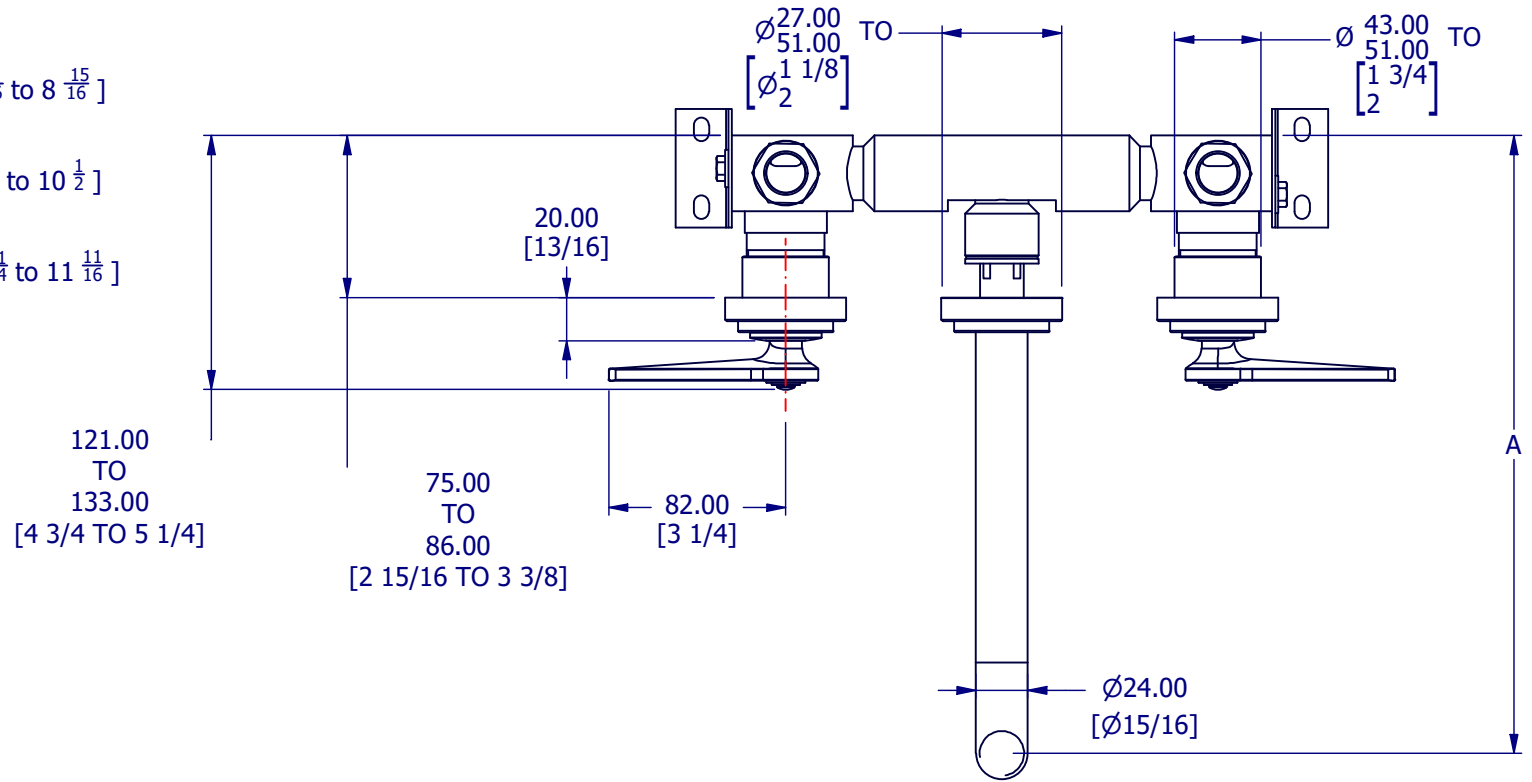

SPOUT LENGTHS:

V7KALL17S-1 : A = 215mm to 227mm [8 ⁷/₁₆ to 8 ¹⁵/₁₆]

B = 140mm [5 ¹/₂]

V7KALL17S-2 : A = 255mm to 267mm [8 ⁷/₈ to 10 ¹/₂]

B = 180mm [7 ¹/₁₆]

V7KALL17S-3 : A = 285mm to 297mm [11 ¹/₄ to 11 ¹¹/₁₆]

B = 210mm [8 ¹/₄]

SEE INSTALLATION KIT DRAWING
UK & EU - V718 - IS - XX
US - V718 - AIS -XX

PROPERTY OF SAMUEL HEATH ©			DESIGNER	C.DANKS	
A4	DRG No	V7KALL17S-LF	ISSUE NO.	A	ISSUE DATE 26.10.23