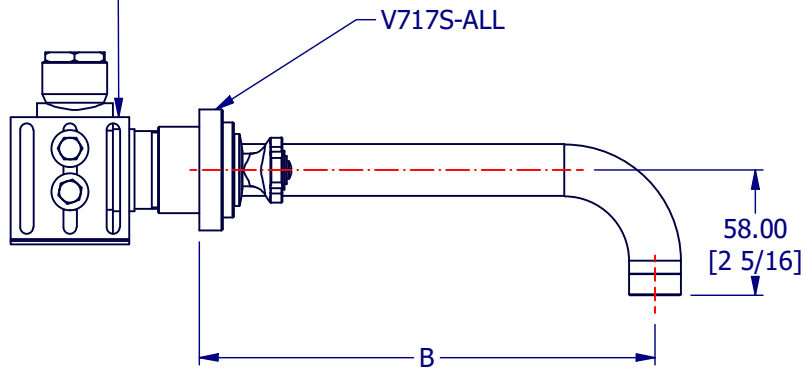

SPOUT LENGTHS:

V7KALL17S-1 : A = 215mm to 227mm [8 ⁷/₁₆ to 8 ¹⁵/₁₆]

B = 140mm [5 ¹/₂]

V7KALL17S-2 : A = 255mm to 267mm [8 ⁷/₈ to 10 ¹/₂]

B = 180mm [7 ¹/₁₆]

V7KALL17S-3 : A = 285mm to 297mm [11 ¹/₄ to 11 ¹¹/₁₆]

B = 210mm [8 ¹/₄]

SEE INSTALLATION KIT DRAWING
UK & EU - V718 - IS - XX
US - V718 - AIS -XX

PROPERTY OF SAMUEL HEATH ©			DESIGNER	C.DANKS	
A4	DRG No	V7KALL17S-LF	ISSUE NO.	A	ISSUE DATE 26.10.23