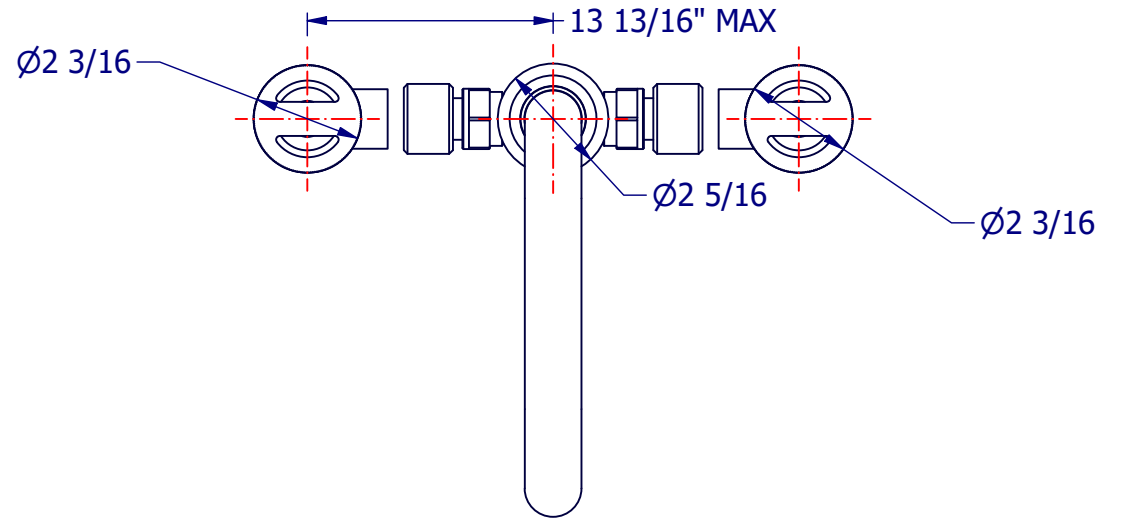

SPOUT LENGTHS:

V7KA44-1: A = 6 1/2in
B = 5 7/8in

V7KA44-2: A = 8 5/16in
B = 7 11/16in

PROPERTY OF SAMUEL HEATH ©			DESIGNER	R.CLARKE	
A4	DRG No	V7KA44-LW	ISSUE NO.	A	ISSUE DATE 15/12/21