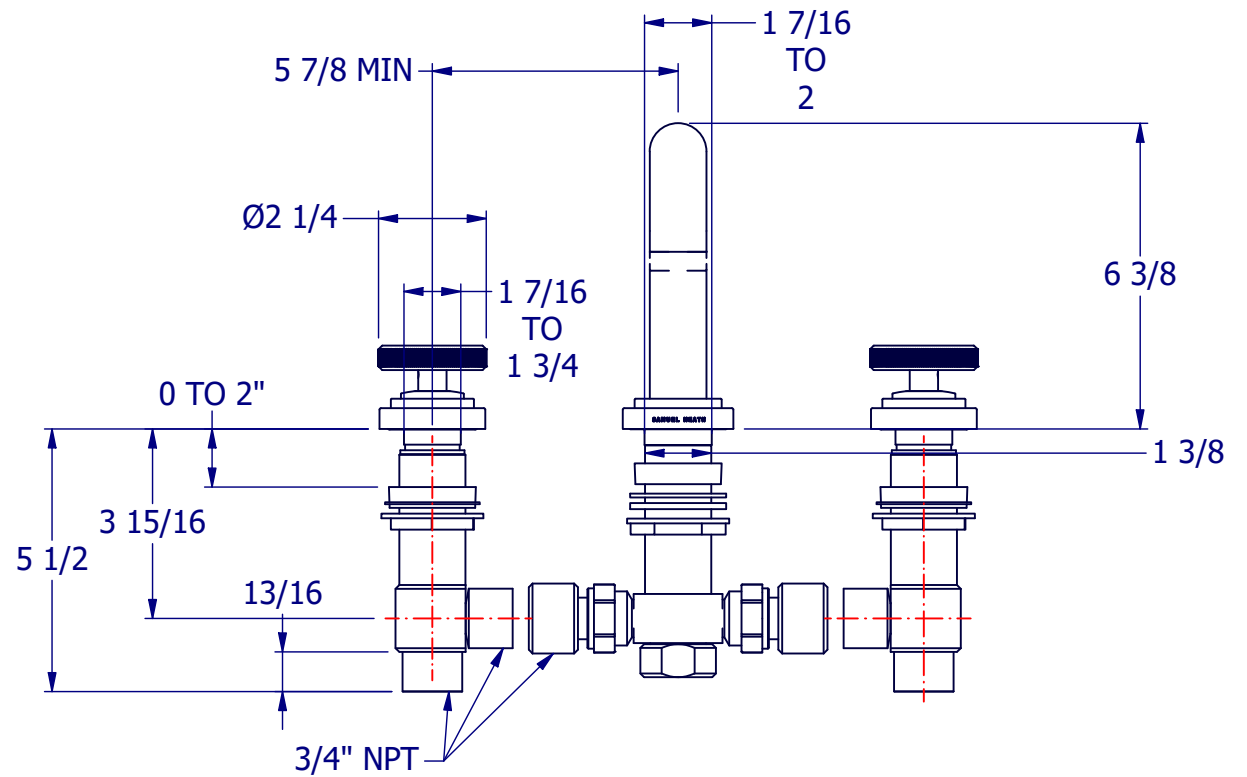

SPOUT LENGTHS:

V7KA44-1: A = 6 1/2in
B = 5 7/8in

V7KA44-2: A = 8 5/16in
B = 7 11/16in

PROPERTY OF SAMUEL HEATH ©			DESIGNER	R.CLARKE	
A4	DRG No	V7KA44-LW	ISSUE NO.	A	ISSUE DATE 15/12/21