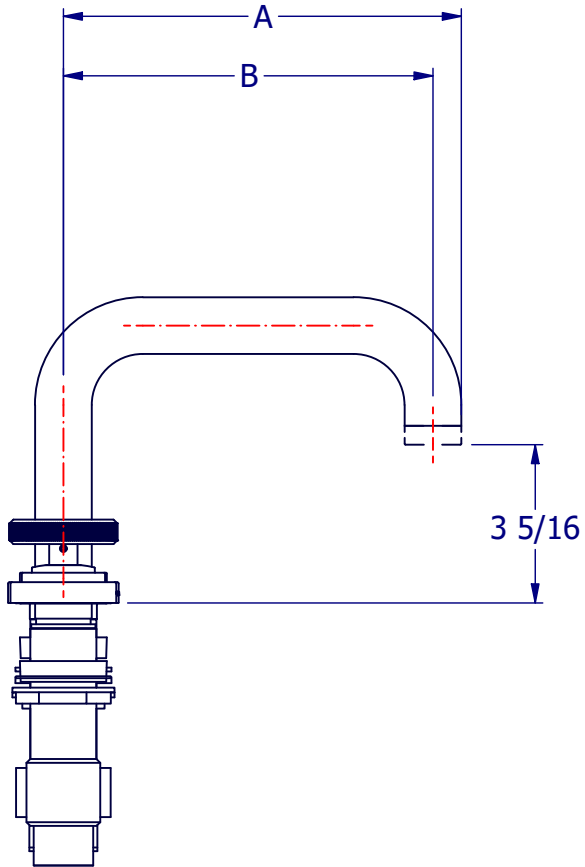

SPOUT LENGTHS:

V7KA44-1: A = 6 1/2in
B = 5 7/8in

V7KA44-2: A = 8 5/16in
B = 7 11/16in

PROPERTY OF SAMUEL HEATH ©			DESIGNER	R.CLARKE	
A4	DRG No	V7KA44-LW	ISSUE NO.	A	ISSUE DATE 15/12/21