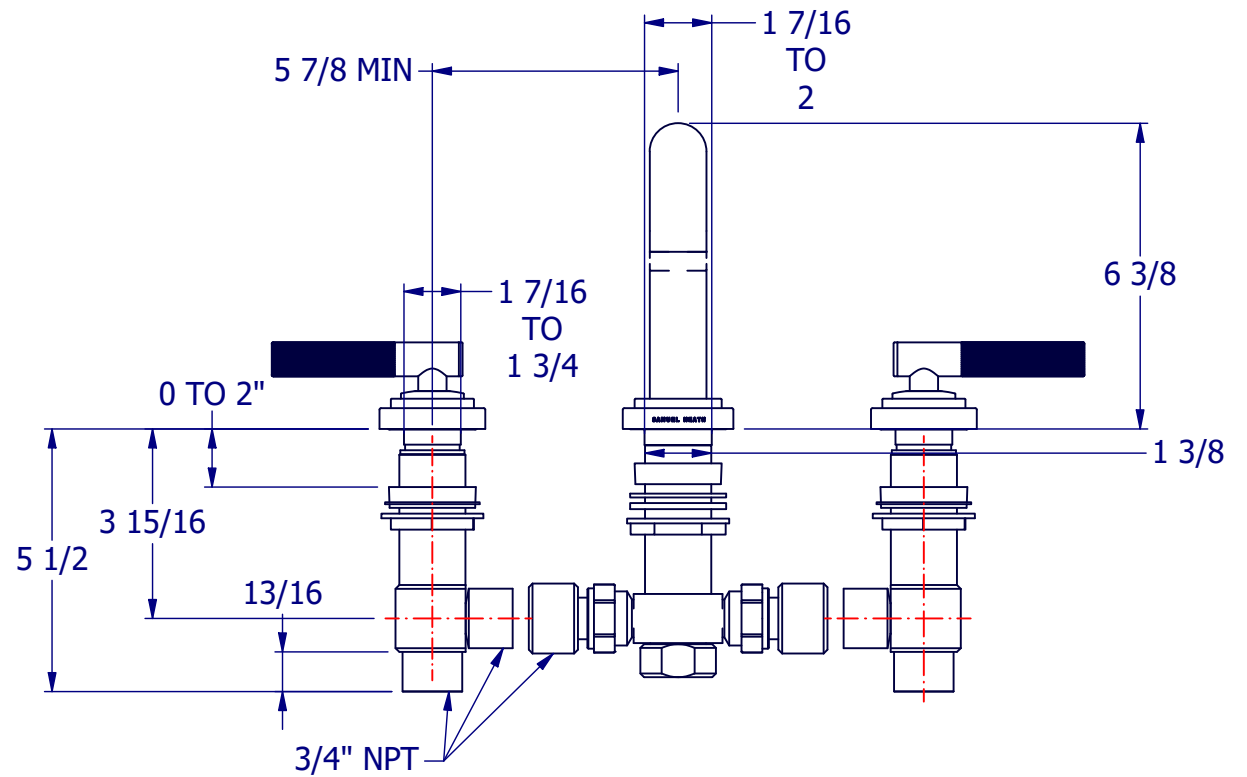

SPOUT LENGTHS:

V7KA44-1: A = 6 1/2in
B = 5 7/8in

V7KA44-2: A = 8 5/16in
B = 7 11/16in

PROPERTY OF SAMUEL HEATH ©			DESIGNER	R.CLARKE	
A4	DRG No.	V7KA44-LL	ISSUE NO.	A	ISSUE DATE 15/12/21