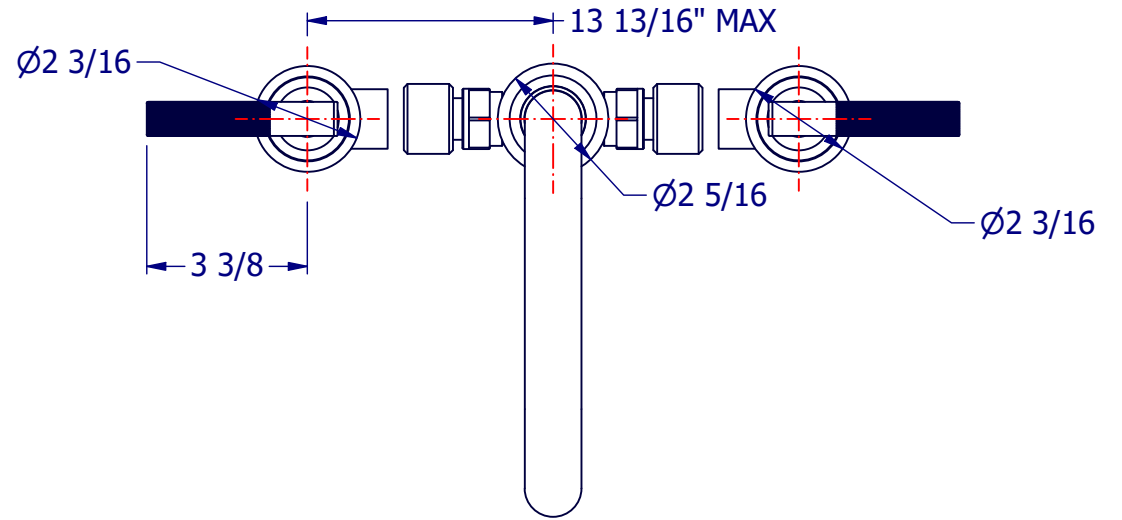

SPOUT LENGTHS:

V7KA44-1: A = 6 1/2in
B = 5 7/8in

V7KA44-2: A = 8 5/16in
B = 7 11/16in

PROPERTY OF SAMUEL HEATH ©			DESIGNER	R.CLARKE	
A4	DRG No.	V7KA44-LL	ISSUE NO.	A	ISSUE DATE 15/12/21