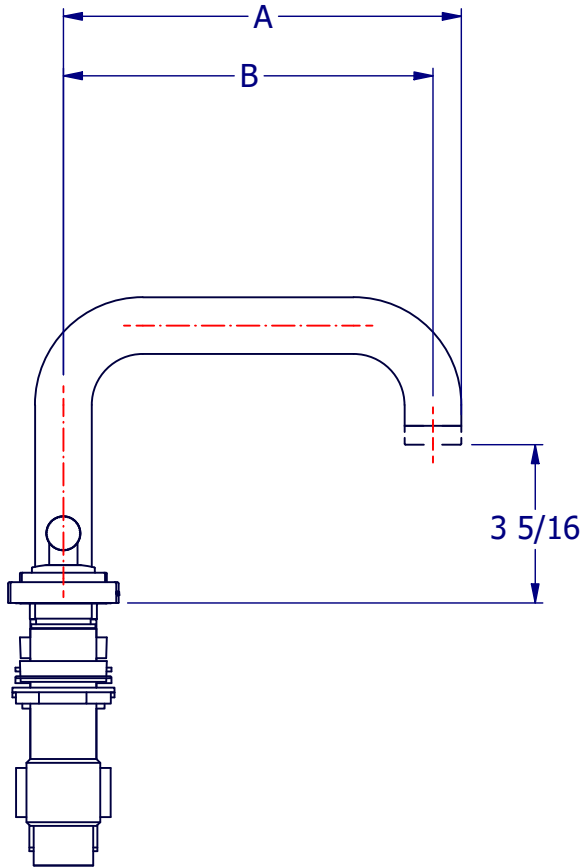

SPOUT LENGTHS:

V7KA44-1: A = 6 1/2in
B = 5 7/8in

V7KA44-2: A = 8 5/16in
B = 7 11/16in

PROPERTY OF SAMUEL HEATH ©			DESIGNER	R.CLARKE	
A4	DRG No.	V7KA44-LL	ISSUE NO.	A	ISSUE DATE 15/12/21