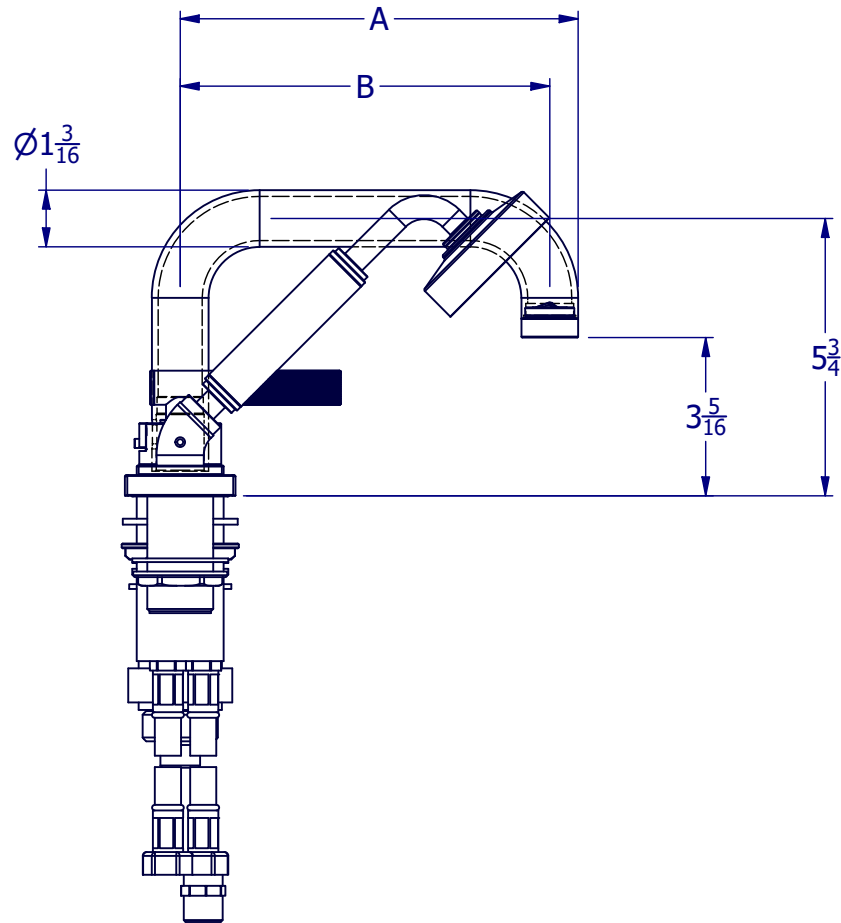

SPOUT LENGTHS:

V7KA39-1: A = 6½"
B = 6"

V7KA39-2: A = 8¼"
B = 7¾"

PROPERTY OF SAMUEL HEATH ©			DESIGNER	R.CLARKE	
A4	DRG No	V7KA39-LL	ISSUE NO.	A	ISSUE DATE 14/12/21