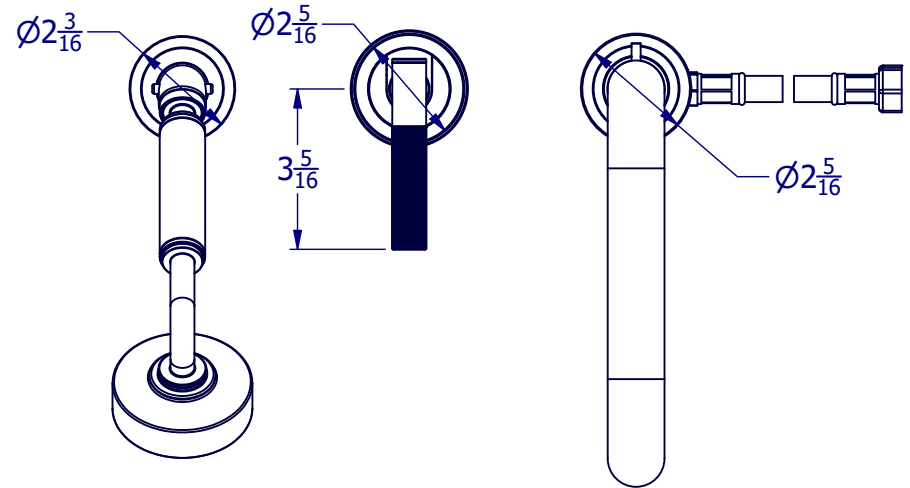

SPOUT LENGTHS:

V7KA39-1: A = 6½"
B = 6"

V7KA39-2: A = 8¼"
B = 7¾"

PROPERTY OF SAMUEL HEATH ©			DESIGNER	R.CLARKE	
A4	DRG No	V7KA39-LL	ISSUE NO.	A	ISSUE DATE 14/12/21