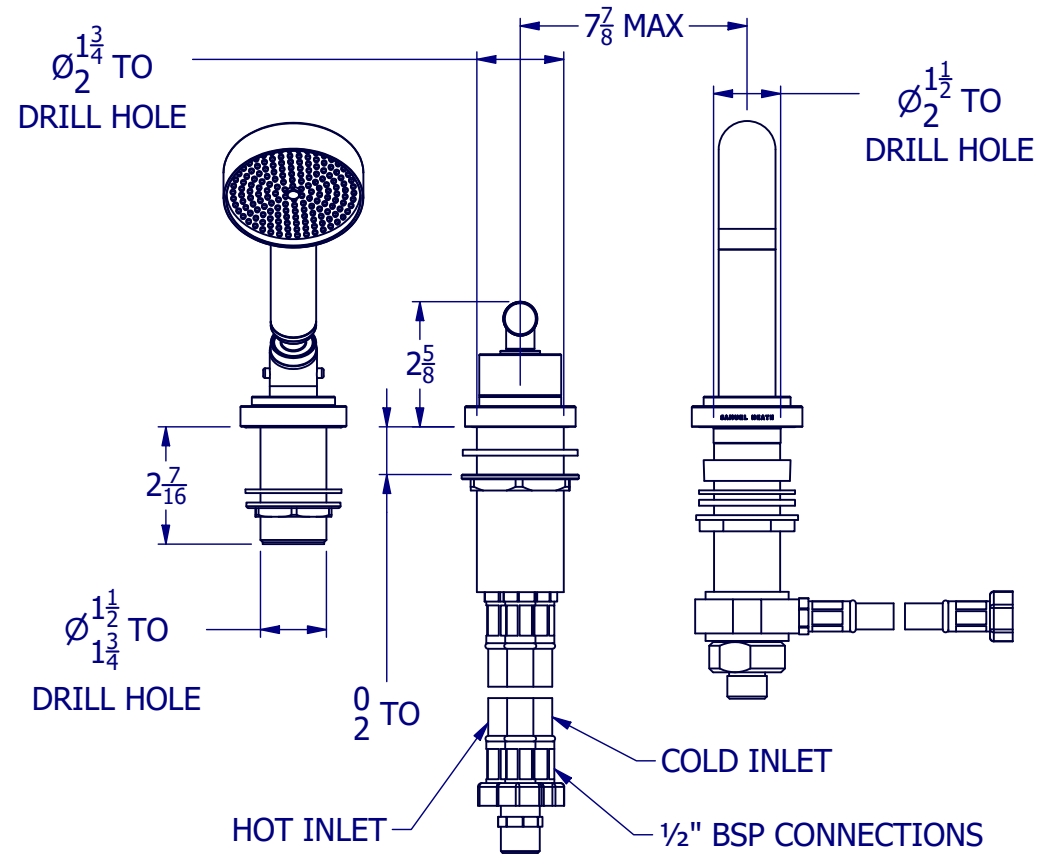

SPOUT LENGTHS:

V7KA39-1: A = 6½"
B = 6"

V7KA39-2: A = 8¼"
B = 7¾"

PROPERTY OF SAMUEL HEATH ©			DESIGNER	R.CLARKE	
A4	DRG No	V7KA39-LL	ISSUE NO.	A	ISSUE DATE 14/12/21