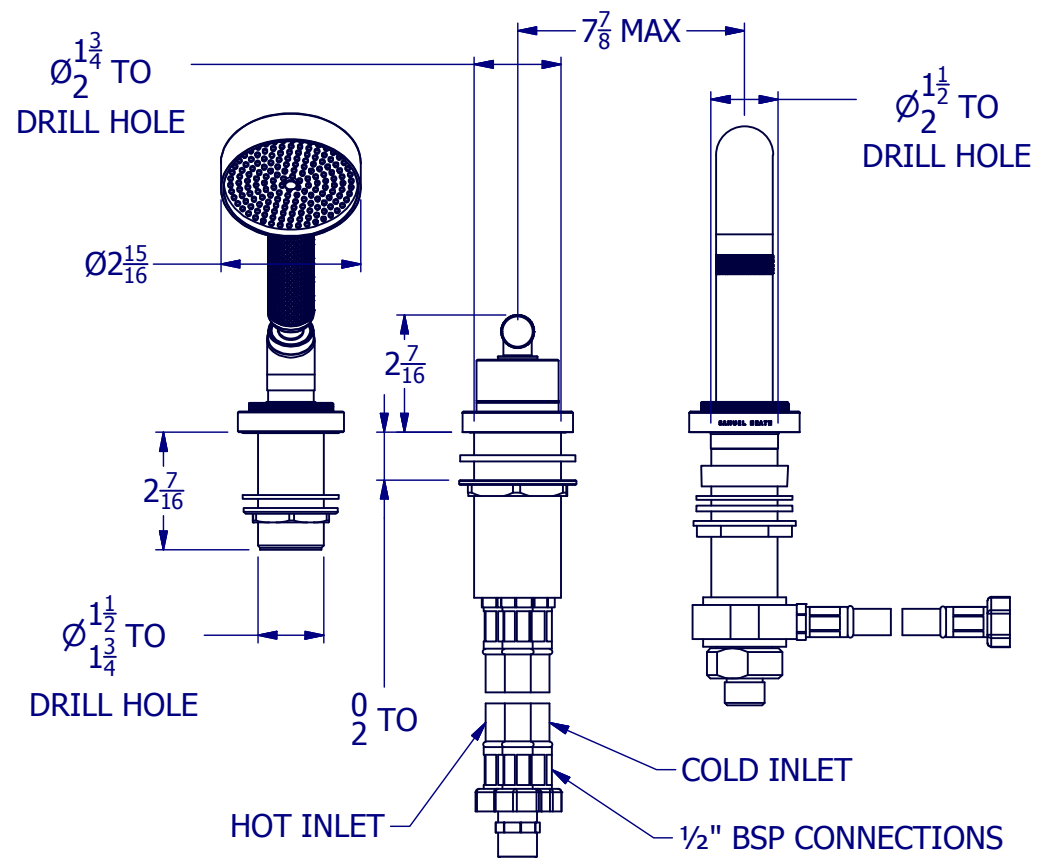

SPOUT LENGTHS:

V7KA39-1: A = 6½"
B = 6"

V7KA39-2: A = 8¼"
B = 7¾"

| | | | | | |
|----------------------------|--------|-----------|-----------|----------|---------------------|
| PROPERTY OF SAMUEL HEATH © | | | DESIGNER | R.CLARKE | |
| A4 | DRG No | V7KA39-LK | ISSUE NO. | A | ISSUE DATE 16/10/17 |