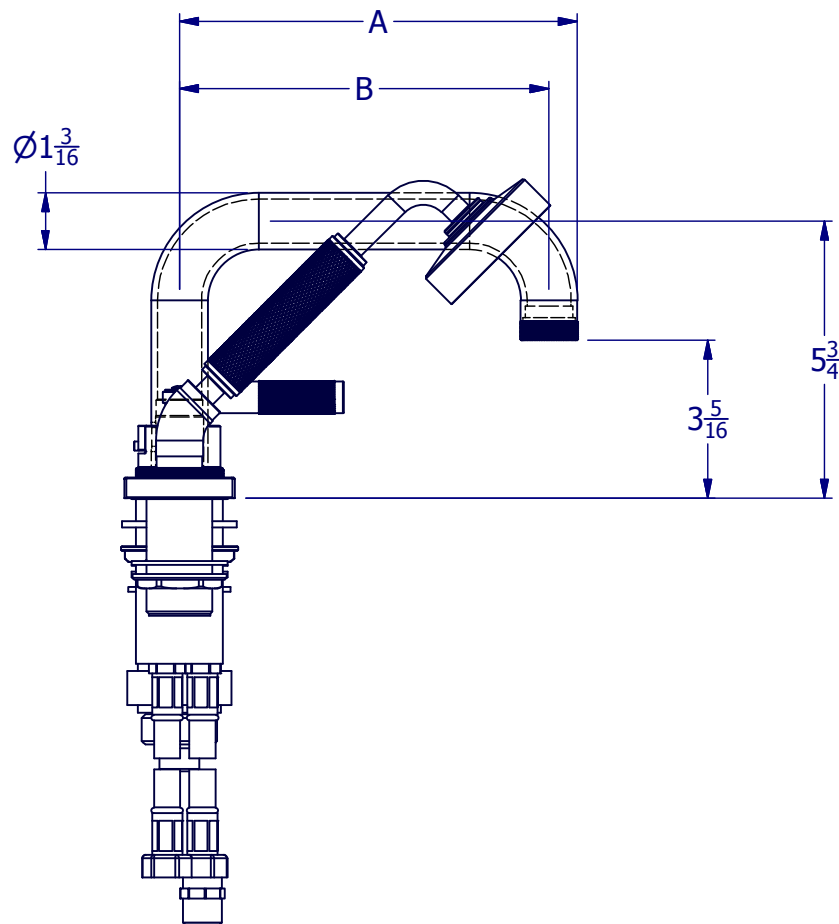

SPOUT LENGTHS:

V7KA39-1: A = 6½"
B = 6"

V7KA39-2: A = 8¼"
B = 7¾"

| | | | | | |
|----------------------------|--------|-----------|-----------|----------|---------------------|
| PROPERTY OF SAMUEL HEATH © | | | DESIGNER | R.CLARKE | |
| A4 | DRG No | V7KA39-LK | ISSUE NO. | A | ISSUE DATE 16/10/17 |