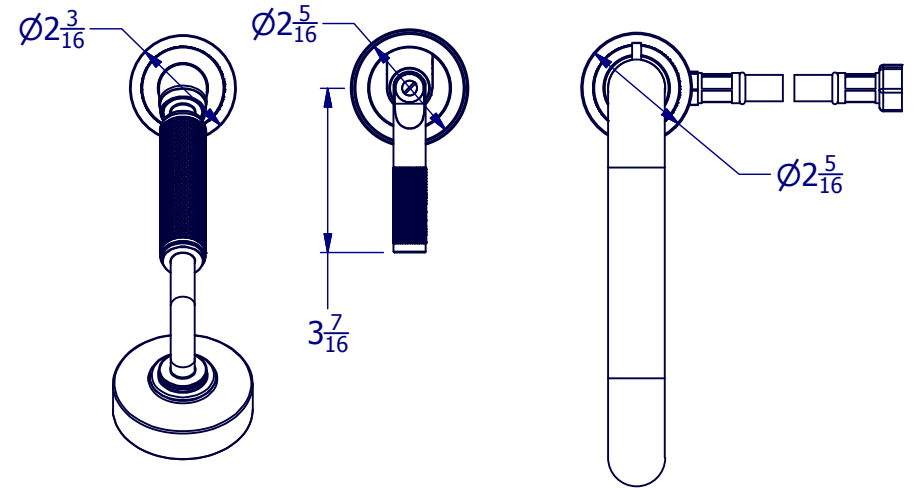

SPOUT LENGTHS:

V7KA39-1: A = 6½"
B = 6"

V7KA39-2: A = 8¼"
B = 7¾"

| | | | | | |
|----------------------------|--------|-----------|-----------|----------|---------------------|
| PROPERTY OF SAMUEL HEATH © | | | DESIGNER | R.CLARKE | |
| A4 | DRG No | V7KA39-LK | ISSUE NO. | A | ISSUE DATE 16/10/17 |