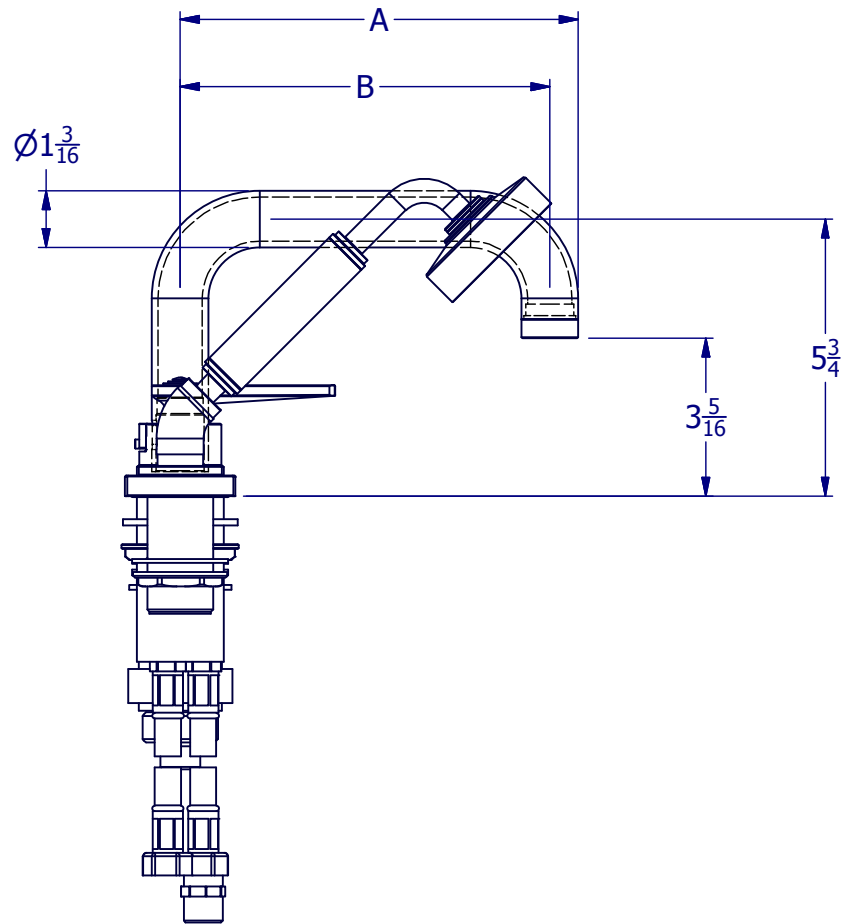

SPOUT LENGTHS:

V7KA39-1: A = 6½"
B = 6"

V7KA39-2: A = 8¼"
B = 7¾"

PROPERTY OF SAMUEL HEATH ©			DESIGNER	R.CLARKE	
A4	DRG No	V7KA39-LF	ISSUE NO.	A	ISSUE DATE 16/10/17