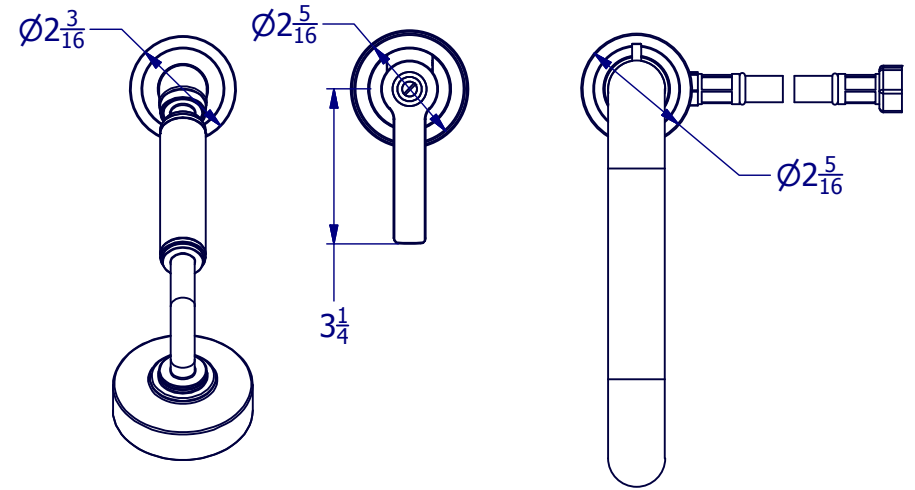

SPOUT LENGTHS:

V7KA39-1: A = 6½"
B = 6"

V7KA39-2: A = 8¼"
B = 7¾"

PROPERTY OF SAMUEL HEATH ©			DESIGNER	R.CLARKE	
A4	DRG No	V7KA39-LF	ISSUE NO.	A	ISSUE DATE 16/10/17