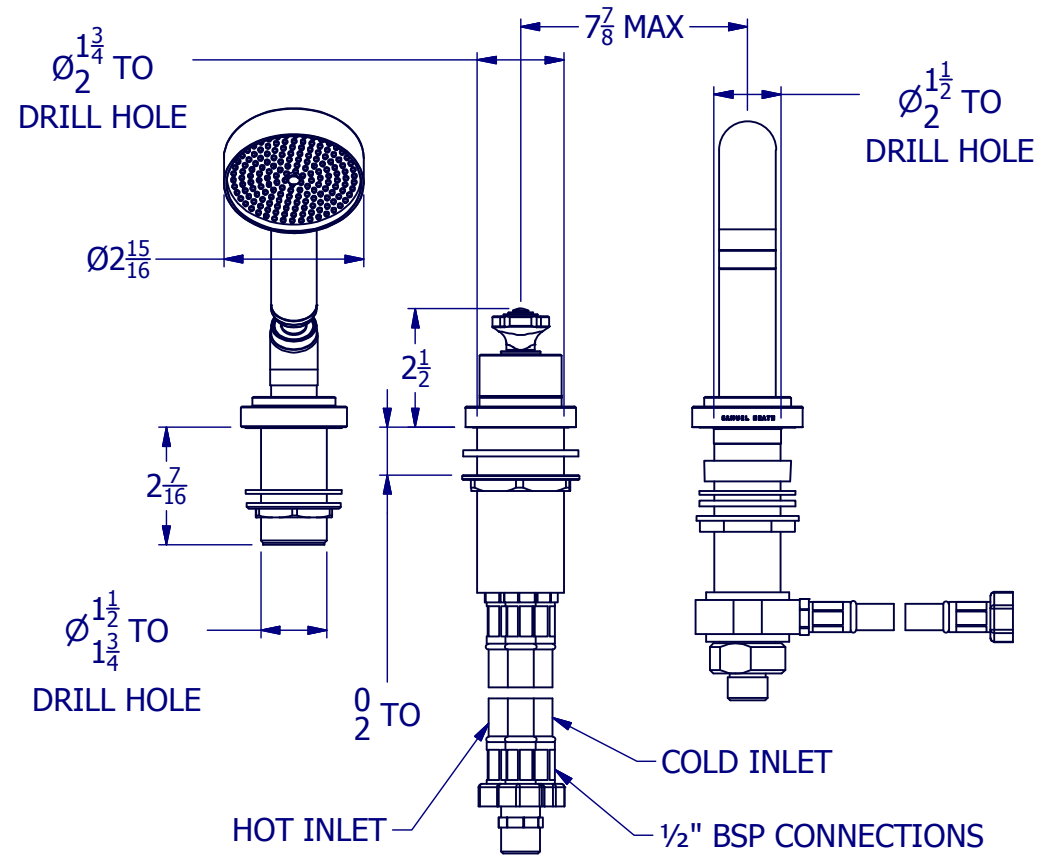

SPOUT LENGTHS:

V7KA39-1: A = 6½"
B = 6"

V7KA39-2: A = 8¼"
B = 7¾"

PROPERTY OF SAMUEL HEATH ©			DESIGNER	R.CLARKE	
A4	DRG No	V7KA39-LF	ISSUE NO.	A	ISSUE DATE 16/10/17