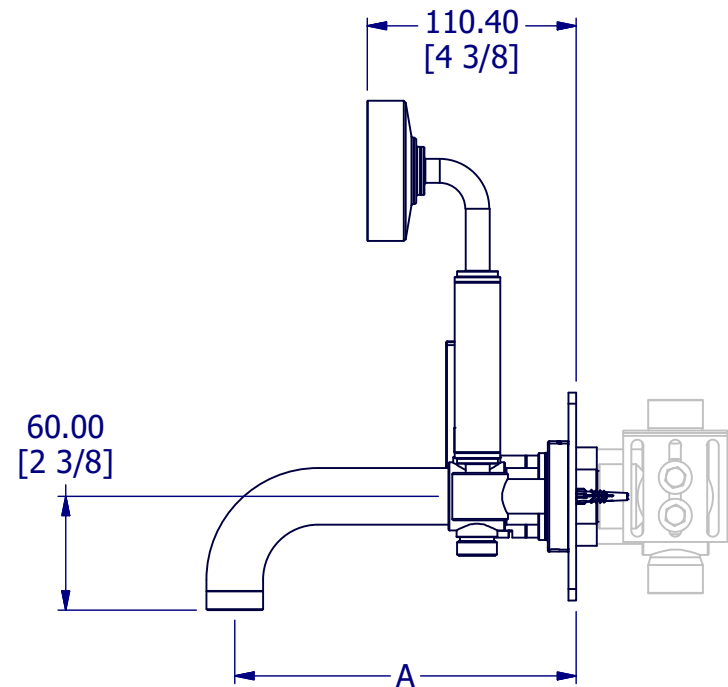

V7K43-1: A = 180mm (7 1/16")
 V7K43-2: A = 210mm (8 1/4")

PROPERTY OF SAMUEL HEATH ©			DESIGNER	A.DANIELS	
A4	DRG No.	V7K43-F	ISSUE NO.	A	ISSUE DATE 15/6/17