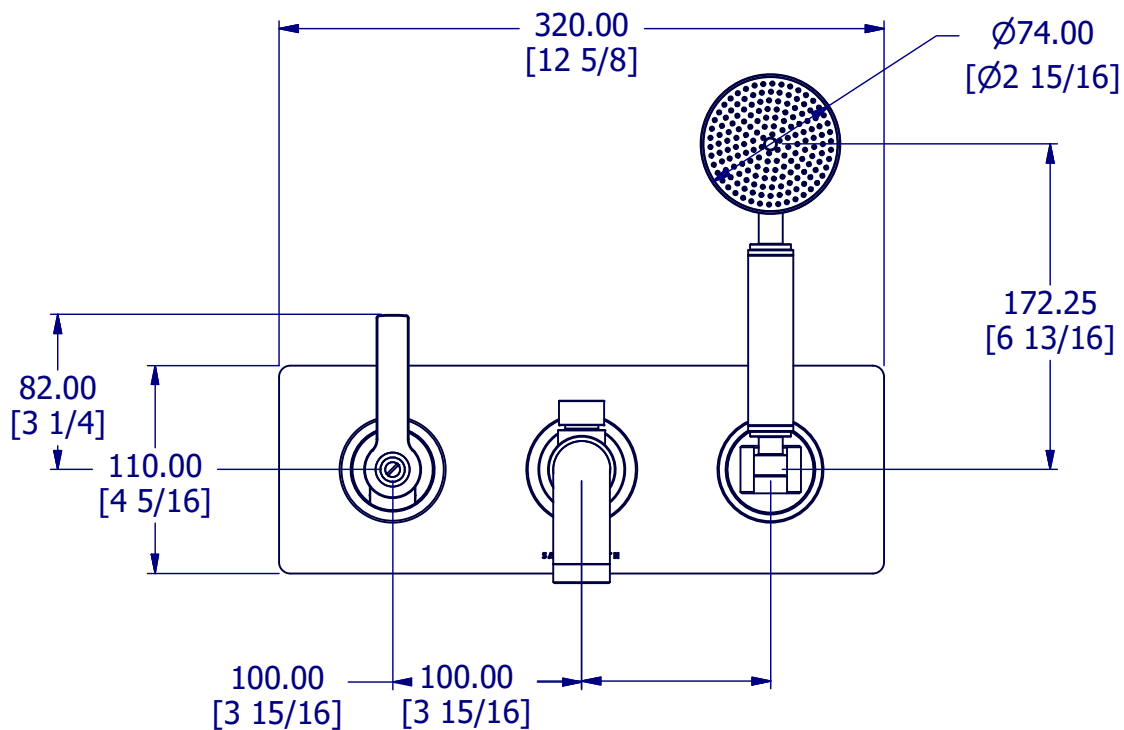

V7K43-1: A = 180mm (7 1/16")
 V7K43-2: A = 210mm (8 1/4")

PROPERTY OF SAMUEL HEATH ©			DESIGNER	A.DANIELS	
A4	DRG No.	V7K43-F	ISSUE NO.	A	ISSUE DATE 15/6/17