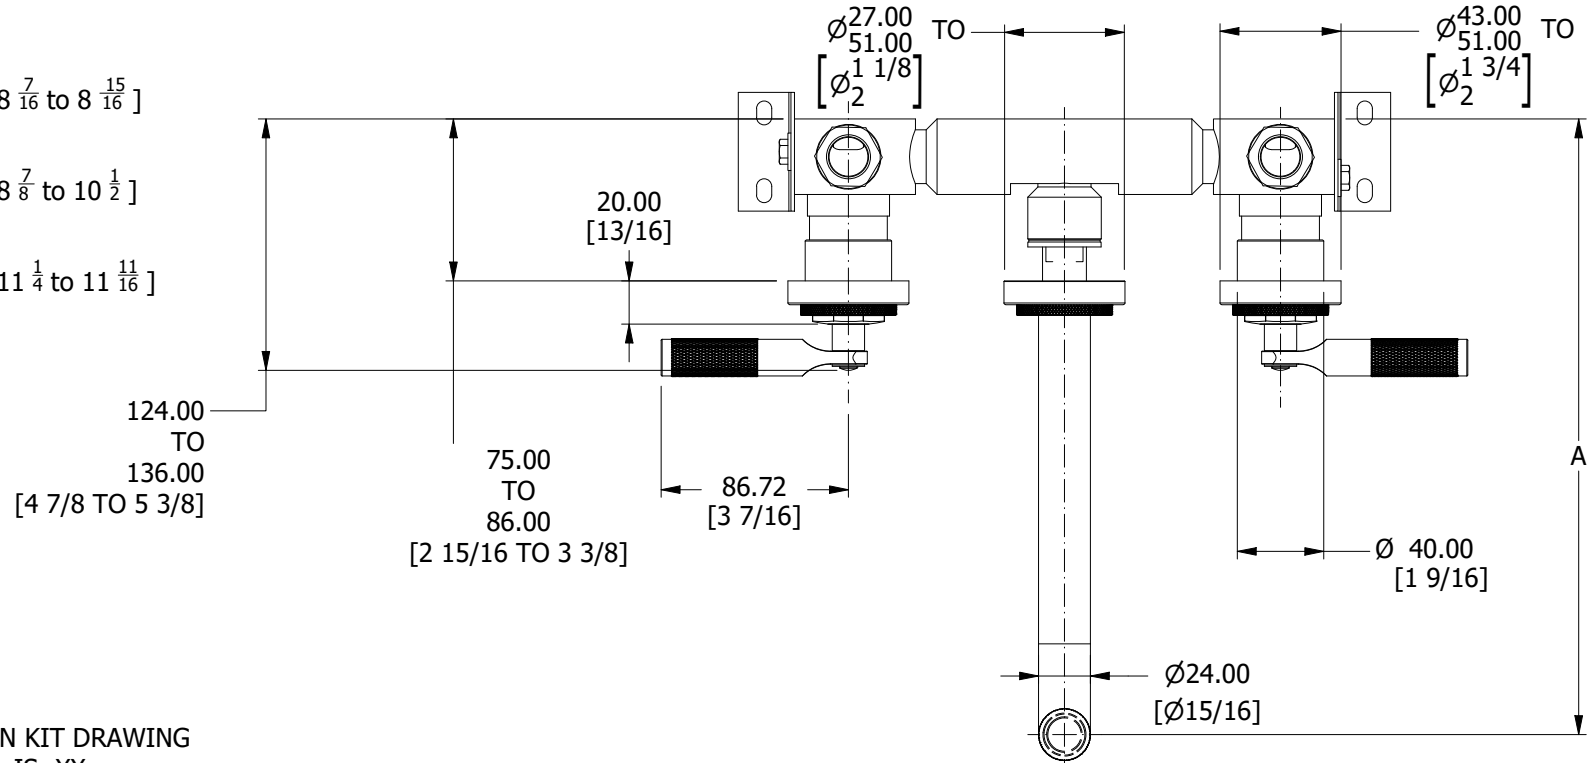

SPOUT LENGTHS:

V7K17S-1 : A = 215mm to 227mm [ 8 <sup>7</sup>/<sub>16</sub> to 8 <sup>15</sup>/<sub>16</sub> ]

B = 140mm [ 5 <sup>1</sup>/<sub>2</sub> ]

V7K17S-2 : A = 255mm to 267mm [ 8 <sup>7</sup>/<sub>8</sub> to 10 <sup>1</sup>/<sub>2</sub> ]

B = 180mm [ 7 <sup>1</sup>/<sub>16</sub> ]

V7K17S-3 : A = 285mm to 297mm [ 11 <sup>1</sup>/<sub>4</sub> to 11 <sup>11</sup>/<sub>16</sub> ]

B = 210mm [ 8 <sup>1</sup>/<sub>4</sub> ]

SEE INSTALLATION KIT DRAWING  
UK & EUR - V718 - IS -XX  
US - V718 - AIS - XX