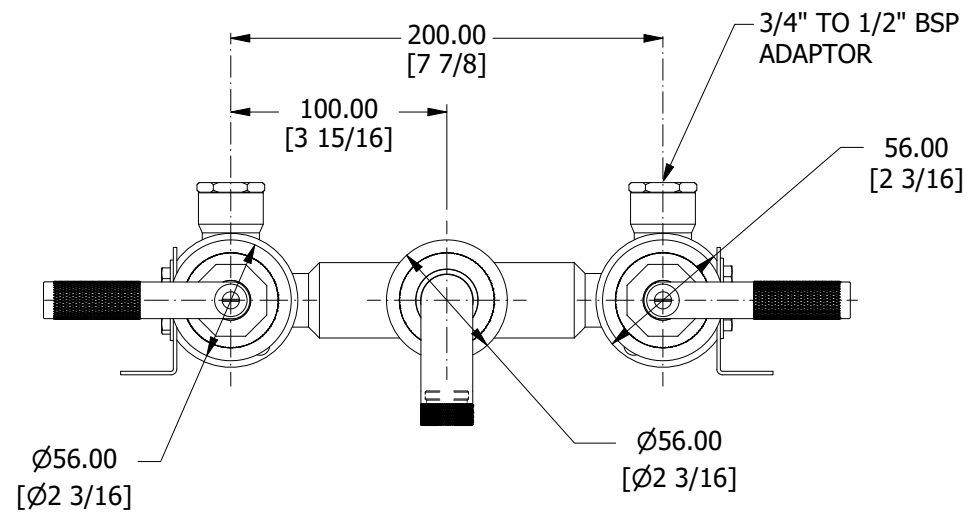

SPOUT LENGTHS:

V7K17S-1 : A = 215mm to 227mm [ 8 <sup>7</sup>/<sub>16</sub> to 8 <sup>15</sup>/<sub>16</sub> ]

B = 140mm [ 5 <sup>1</sup>/<sub>2</sub> ]

V7K17S-2 : A = 255mm to 267mm [ 8 <sup>7</sup>/<sub>8</sub> to 10 <sup>1</sup>/<sub>2</sub> ]

B = 180mm [ 7 <sup>1</sup>/<sub>16</sub> ]

V7K17S-3 : A = 285mm to 297mm [ 11 <sup>1</sup>/<sub>4</sub> to 11 <sup>11</sup>/<sub>16</sub> ]

B = 210mm [ 8 <sup>1</sup>/<sub>4</sub> ]

SEE INSTALLATION KIT DRAWING  
UK & EUR - V718 - IS -XX  
US - V718 - AIS - XX