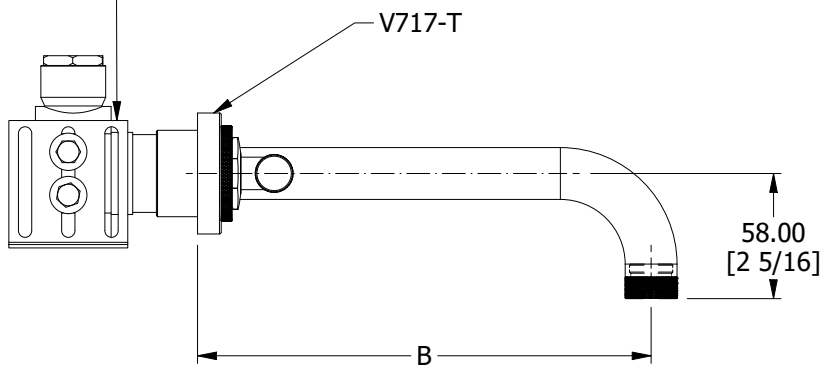

SPOUT LENGTHS:

V7K17S-1 : A = 215mm to 227mm [ 8 <sup>7</sup>/<sub>16</sub> to 8 <sup>15</sup>/<sub>16</sub> ]

B = 140mm [ 5 <sup>1</sup>/<sub>2</sub> ]

V7K17S-2 : A = 255mm to 267mm [ 8 <sup>7</sup>/<sub>8</sub> to 10 <sup>1</sup>/<sub>2</sub> ]

B = 180mm [ 7 <sup>1</sup>/<sub>16</sub> ]

V7K17S-3 : A = 285mm to 297mm [ 11 <sup>1</sup>/<sub>4</sub> to 11 <sup>11</sup>/<sub>16</sub> ]

B = 210mm [ 8 <sup>1</sup>/<sub>4</sub> ]

SEE INSTALLATION KIT DRAWING  
UK & EUR - V718 - IS -XX  
US - V718 - AIS - XX