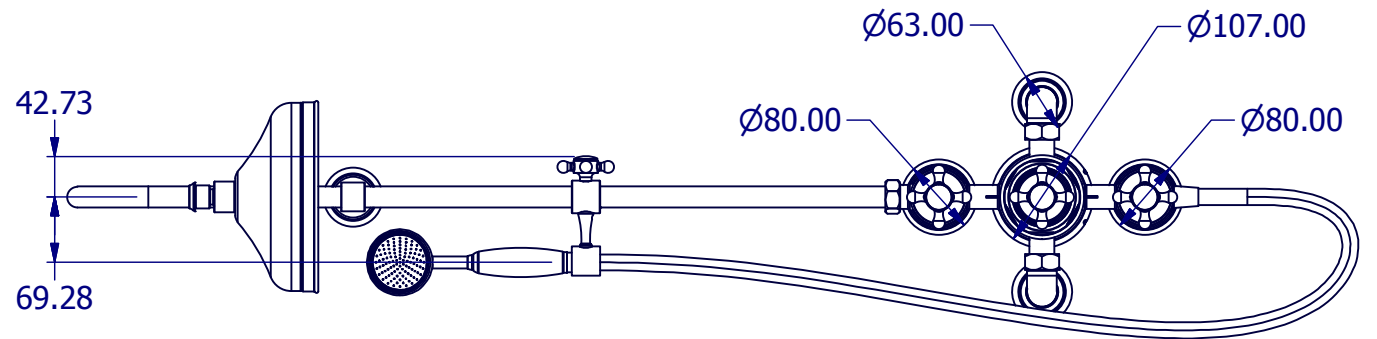

MAX 221.30
MIN 179.50

PROPERTY OF SAMUEL HEATH ©			DESIGNER	ANTONIO DUGGAL	
A4	DRG No	V2K1-XX	ISSUE NO.	A	ISSUE DATE 13/12/17