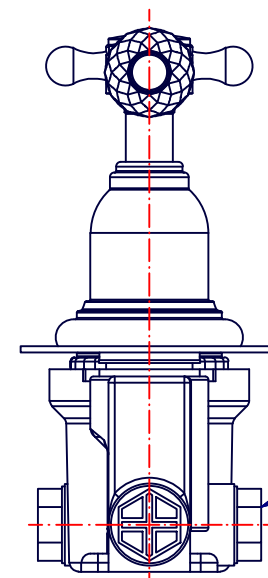

SEE INSTALLATION KIT DRAWING
 UK / EUR - V135-IS
 US - V135-AIS

PROPERTY OF SAMUEL HEATH ©			DESIGNER	ANTONIO DUGGAL	
A4	DRG No.	V202-TSC	ISSUE NO.	A	ISSUE DATE 27/07/18