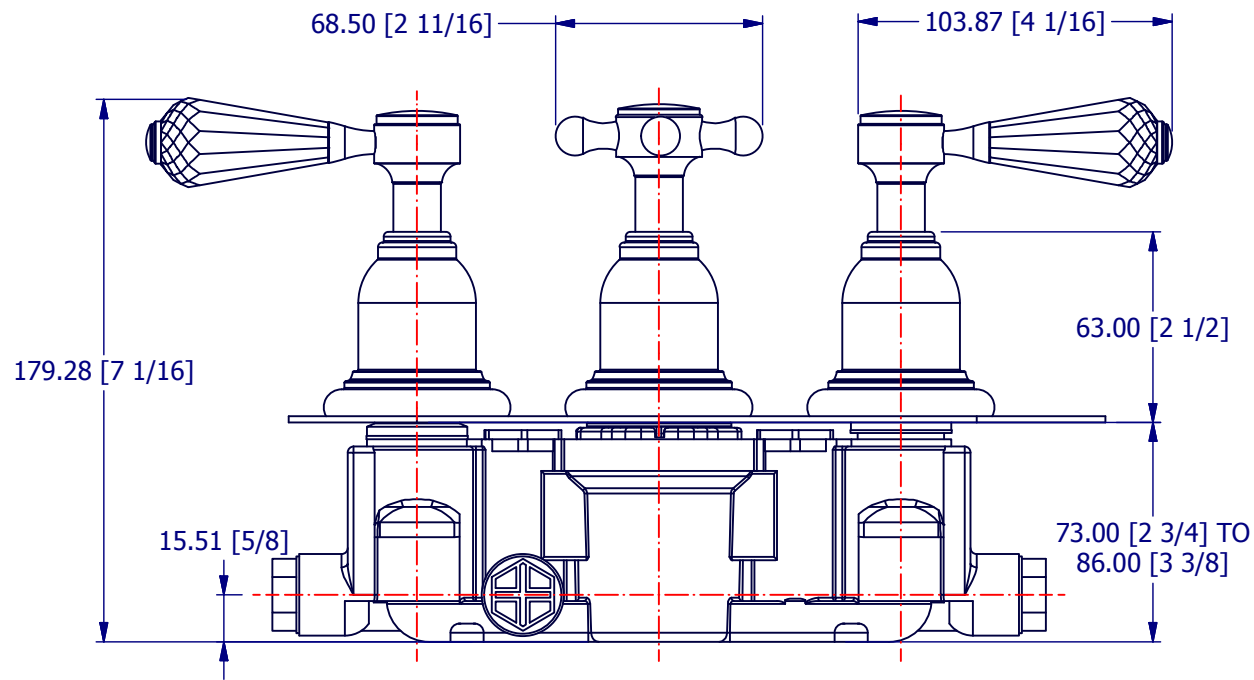

SEE INSTALLATION KIT DRAWING
 UK / EUR - V135-IS
 US - V135-AIS

PROPERTY OF SAMUEL HEATH ©			DESIGNER	ANTONIO DUGGAL	
A4	DRG No.	V202-TSC	ISSUE NO.	A	ISSUE DATE 27/07/18