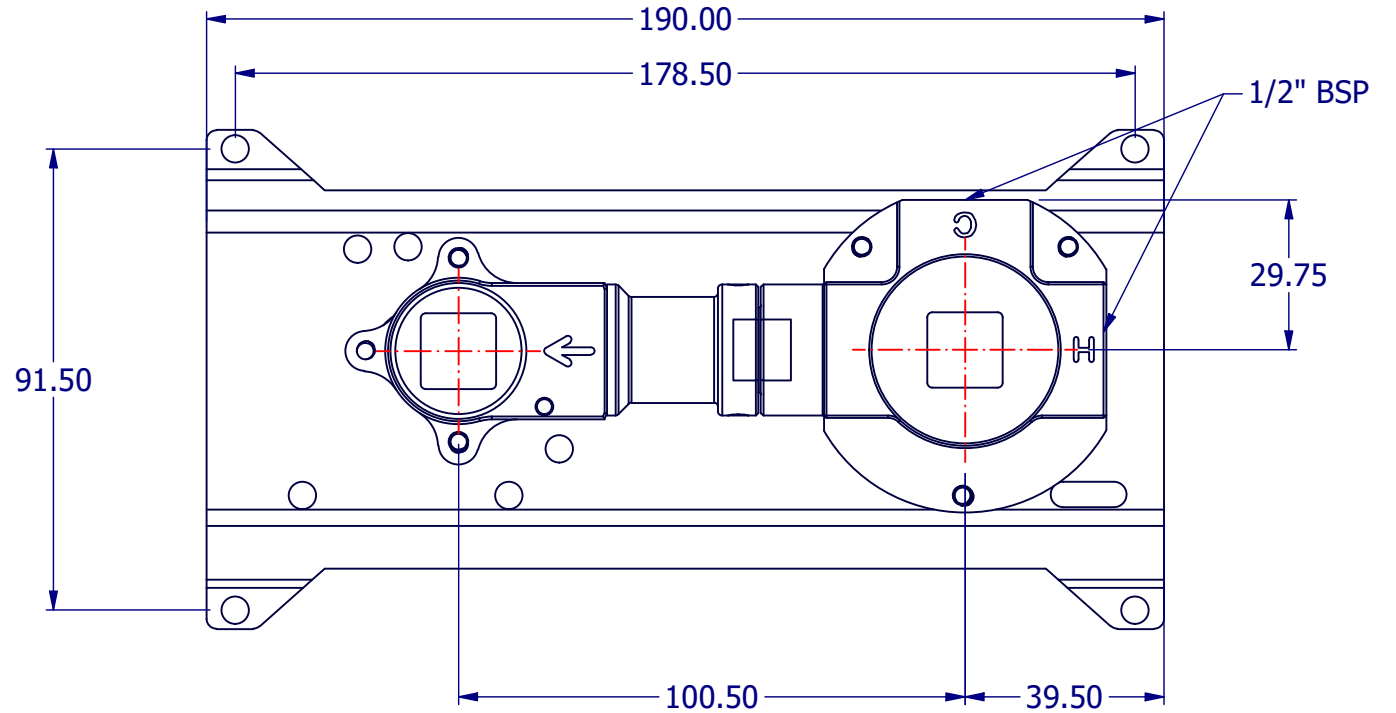

TRIM **DIMENSION "A" RANGE**

T2020-CTL 63.00 TO 74.00
T2020-CTR 63.00 TO 74.00

PROPERTY OF SAMUEL HEATH ©			DESIGNER	C.DANKS	
A4	DRG No	T2020-IS-RH SPEC	ISSUE NO.	A	ISSUE DATE
					21/08/25