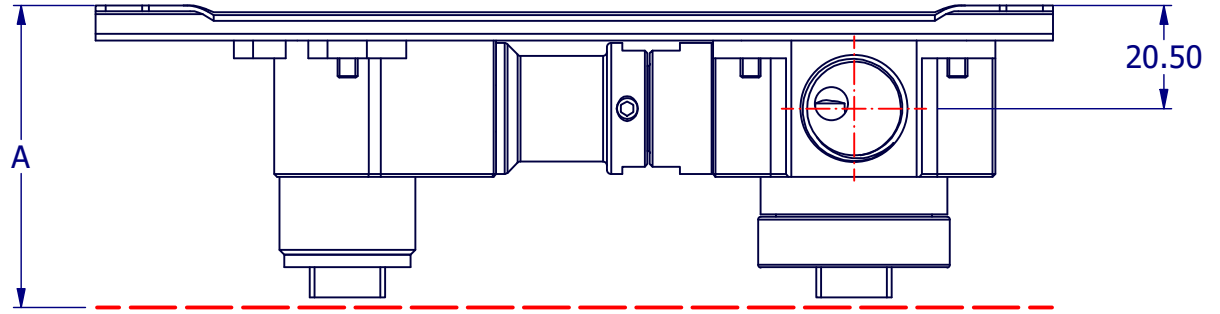

TRIM **DIMENSION "A" RANGE**

T2020-CTL 63.00 TO 74.00
T2020-CTR 63.00 TO 74.00

PROPERTY OF SAMUEL HEATH ©			DESIGNER	C.DANKS	
A4	DRG No	T2020-IS-RH SPEC	ISSUE NO.	A	ISSUE DATE
					21/08/25