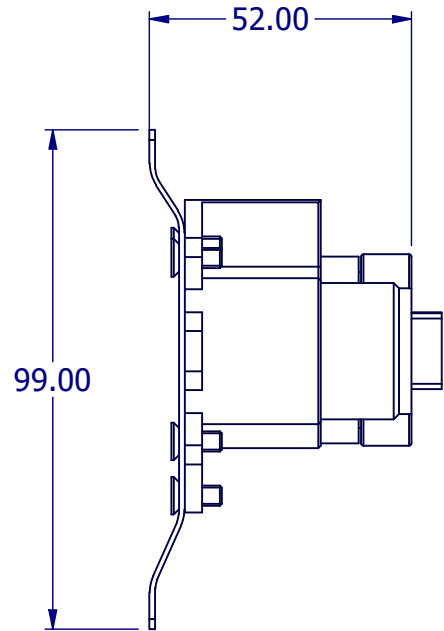

TRIM **DIMENSION "A" RANGE**

T2020-CTL 63.00 TO 74.00
T2020-CTR 63.00 TO 74.00

PROPERTY OF SAMUEL HEATH ©			DESIGNER	C.DANKS	
A4	DRG No	T2020-IS-RH SPEC	ISSUE NO.	A	ISSUE DATE
					21/08/25