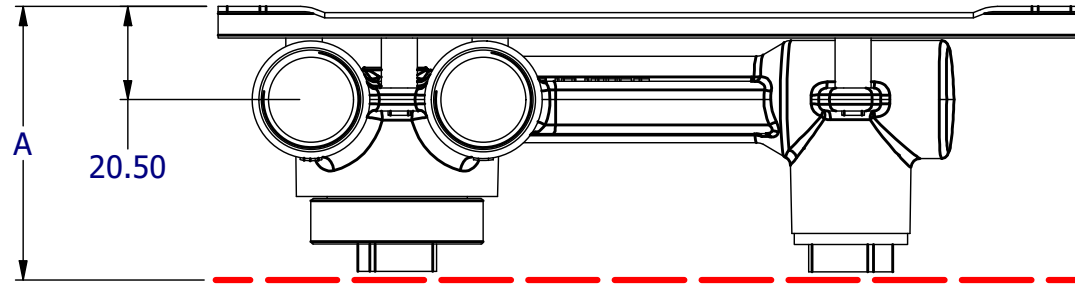

TRIM **DIMENSION "A" RANGE**

T2020-CTL 63.00 TO 74.00
T2020-CTR 63.00 TO 74.00

PROPERTY OF SAMUEL HEATH ©			DESIGNER	A.DANIELS	
A4	DRG No	T2020-IS	ISSUE NO.	A	ISSUE DATE
					29/11/22