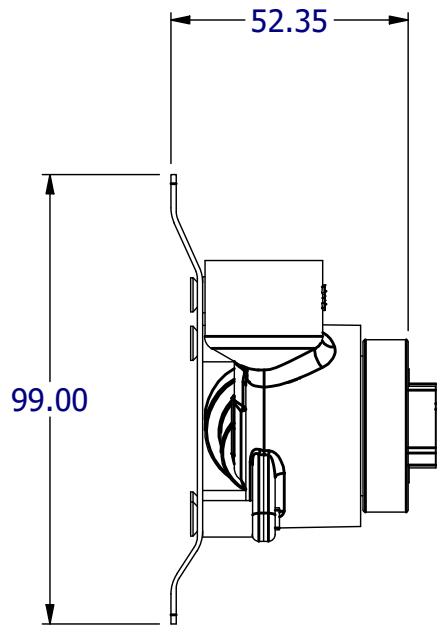

TRIM **DIMENSION "A" RANGE**

T2020-CTL 63.00 TO 74.00
T2020-CTR 63.00 TO 74.00

PROPERTY OF SAMUEL HEATH ©			DESIGNER	A.DANIELS	
A4	DRG No	T2020-IS	ISSUE NO.	A	ISSUE DATE
					29/11/22