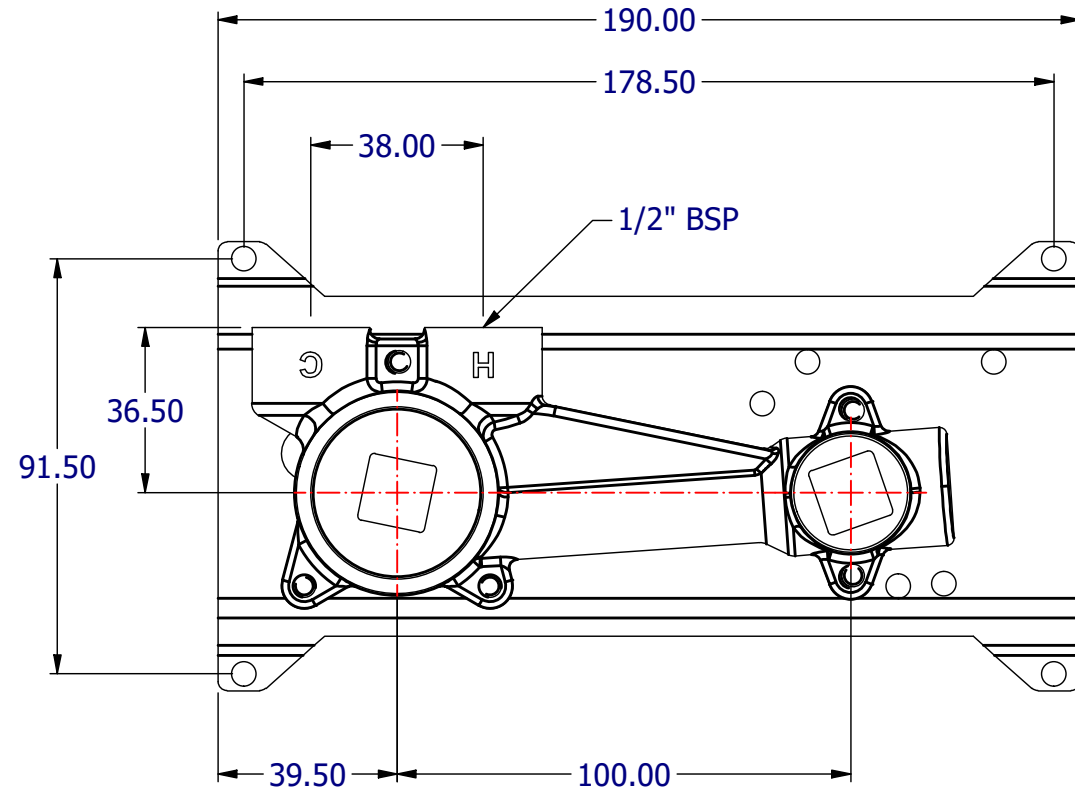

TRIM **DIMENSION "A" RANGE**

T2020-CTL 63.00 TO 74.00
T2020-CTR 63.00 TO 74.00

PROPERTY OF SAMUEL HEATH ©			DESIGNER	A.DANIELS	
A4	DRG No	T2020-IS	ISSUE NO.	A	ISSUE DATE
					29/11/22