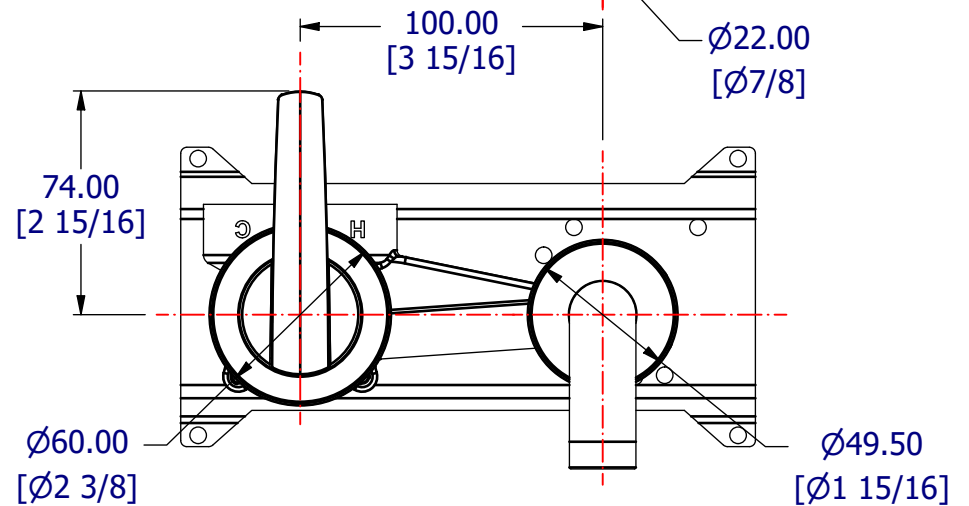

SPOUT LENGTHS -

T2020-120

A = 183mm [7 3/16] TO 194mm [7 5/8]

B = 120mm [4 3/4]

T2020-140

A = 203mm [8] TO 214mm [8 7/16]

B = 140mm [5 1/2]

T2020-1

A = 243mm [9 9/16] TO 254mm [10]

B = 180mm [7 1/16]

T2020-2

A = 263mm [10 3/8] TO 274mm [10 13/16]

B = 200mm [7 7/8]

SEE INSTALLATION KIT DRAWING

UK & EU - T2020-IS-XX
US - T2020-AIS-XX

PROPERTY OF SAMUEL HEATH ©			DESIGNER	C.DANKS	
A4	DRG No	T2020-CTL	ISSUE NO.	A	ISSUE DATE 17.10.22