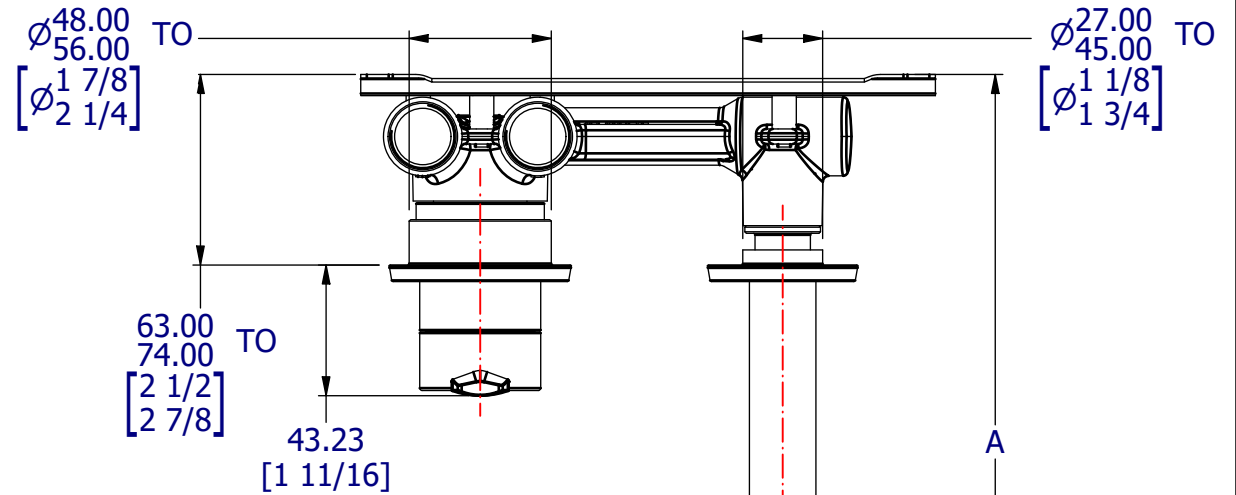

SPOUT LENGTHS -

T2020-120

A = 183mm [7 3/16] TO 194mm [7 5/8]

B = 120mm [4 3/4]

T2020-140

A = 203mm [8] TO 214mm [8 7/16]

B = 140mm [5 1/2]

T2020-1

A = 243mm [9 9/16] TO 254mm [10]

B = 180mm [7 1/16]

T2020-2

A = 263mm [10 3/8] TO 274mm [10 13/16]

B = 200mm [7 7/8]

SEE INSTALLATION KIT DRAWING

UK & EU - T2020-IS-XX
US - T2020-AIS-XX

PROPERTY OF SAMUEL HEATH ©			DESIGNER	C.DANKS	
A4	DRG No	T2020-CTL	ISSUE NO.	A	ISSUE DATE 17.10.22