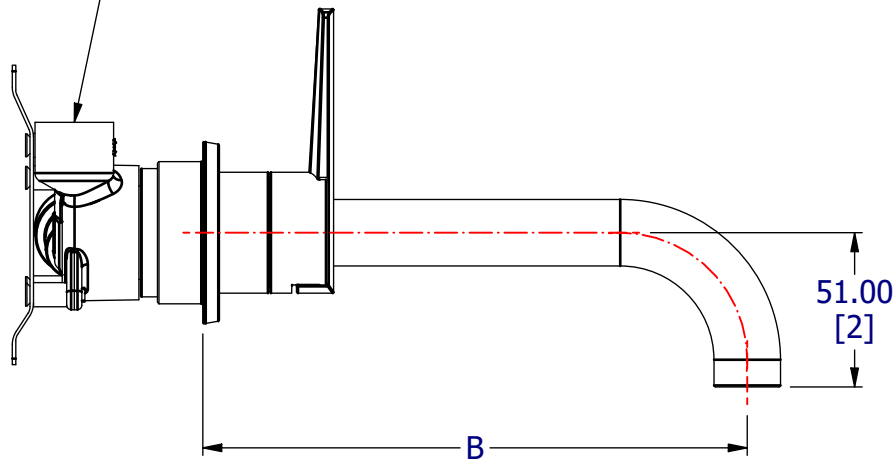

SPOUT LENGTHS -

T2020-120

A = 183mm [7 3/16] TO 194mm [7 5/8]

B = 120mm [4 3/4]

T2020-140

A = 203mm [8] TO 214mm [8 7/16]

B = 140mm [5 1/2]

T2020-1

A = 243mm [9 9/16] TO 254mm [10]

B = 180mm [7 1/16]

T2020-2

A = 263mm [10 3/8] TO 274mm [10 13/16]

B = 200mm [7 7/8]

SEE INSTALLATION KIT DRAWING

UK & EU - T2020-IS-XX
US - T2020-AIS-XX

PROPERTY OF SAMUEL HEATH ©			DESIGNER	C.DANKS	
A4	DRG No	T2020-CTL	ISSUE NO.	A	ISSUE DATE 17.10.22